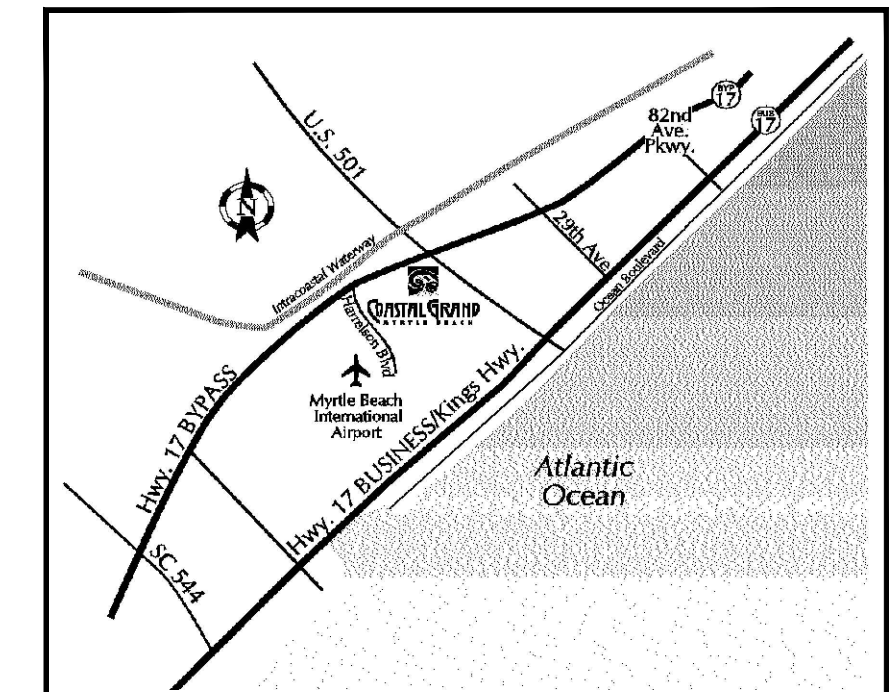

REVISION:	
10/01/2008	REVISED DEAD DOG DBA & TB
04/01/2009	REMOVED OPENING DATE FOR KIRBY HILTON; MODIFIED STAIRS TO INCLUDE THE SHOPS
10/01/2009	MODIFIED STAIRS
04/01/2010	REMOVED DBA FROM "THE CROSSING"; REVISED DBA FOR "THE CROSSING"
10/01/2010	REVISED STAIRS
04/08/2011	REVISED STAIRS
10/01/2011	REVISED STAIRS
12/13/2011	REVISED PETS MART FOOTPRINT AND PARKING LAYOUT PER MALLEY MCCOY INC; REVISED STAIRS
04/09/2012	REVISED STAIRS
10/01/2012	REVISED STAIRS
04/08/2013	REVISED STAIRS
10/01/2013	REVISED STAIRS
04/07/2014	REVISED STAIRS
10/01/2014	ADDED HMM; REVISED STAIRS
04/06/2015	ADDED ACCESS EASEMENT TO PARCEL F-2; REVISED STAIRS
10/01/2015	REVISED STAIRS
04/06/2016	REVISED STAIRS
10/01/2016	REVISED STAIRS
04/10/2017	REVISED STAIRS

SITE LOCATION MAP

COASTAL GRAND

**CBL**  
CBL & ASSOCIATES PROPERTIES, INC.  
CBL Center, Suite 300, 2000 Hamilton Place Boulevard, Charleston, TN 37421-6000  
P: 423-885-6001 | F: 423-885-6066 | cbl@cbllp.com | www.cbllp.com