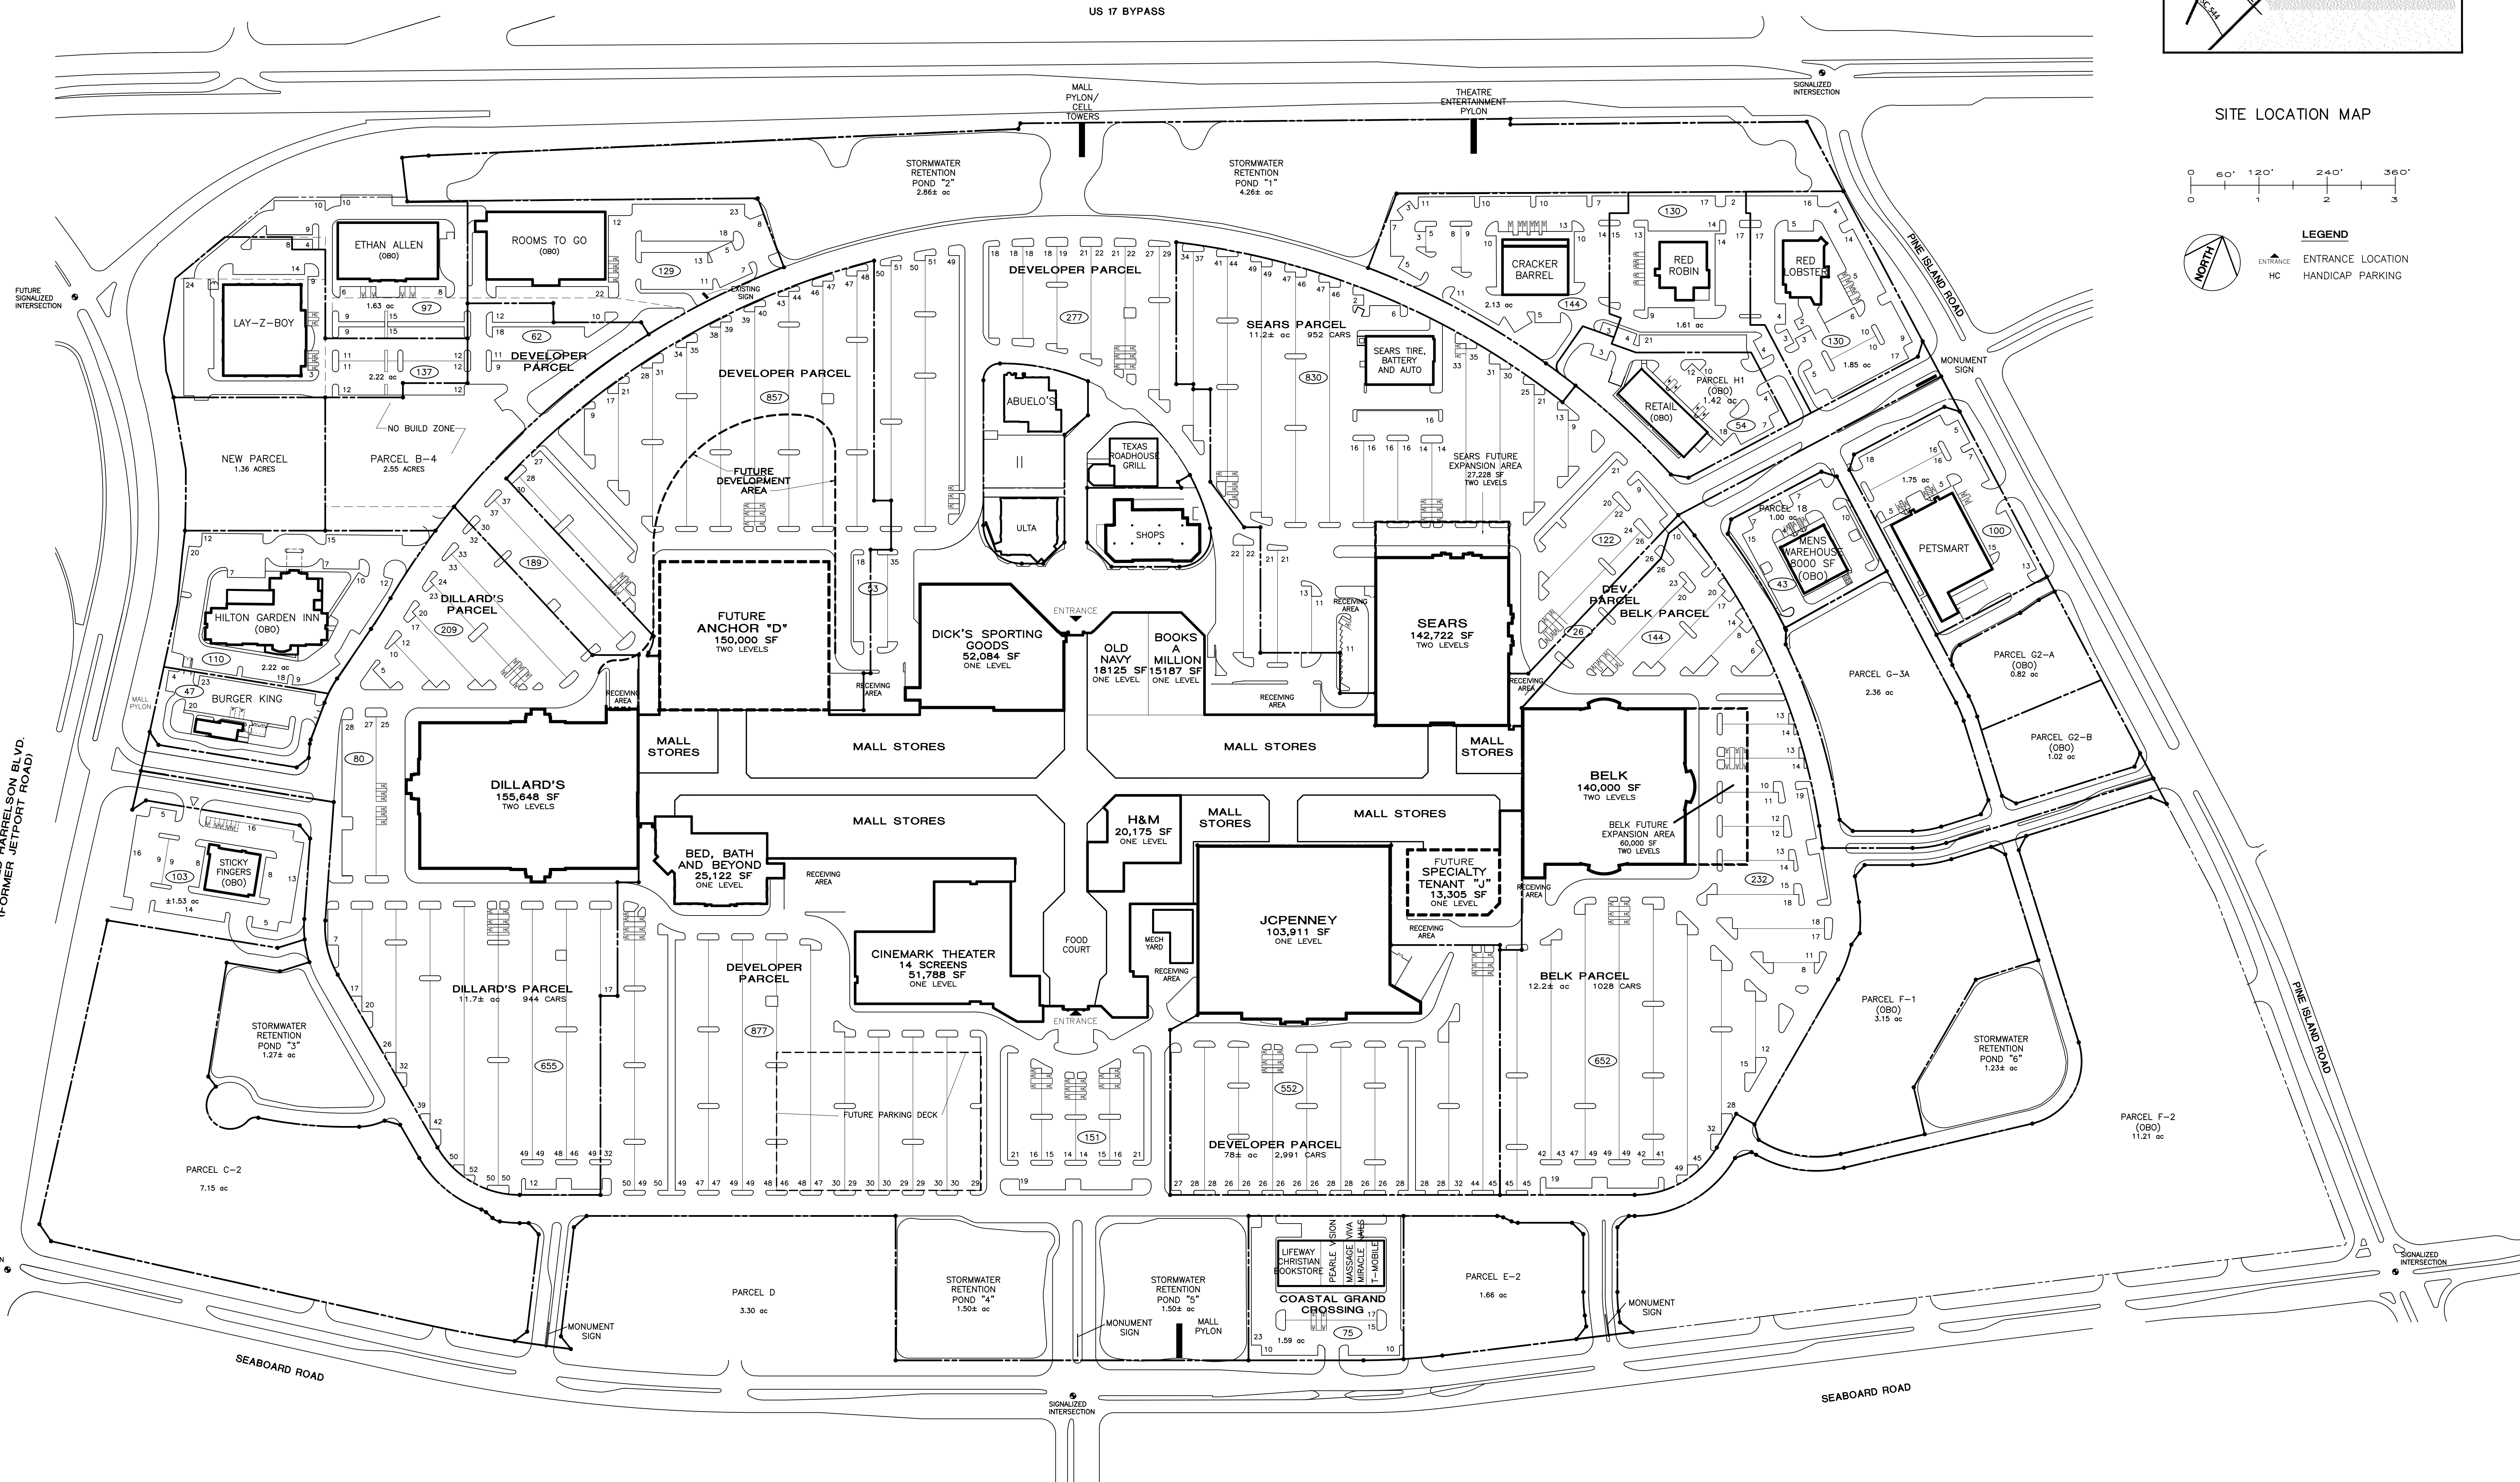

REVISION:	
10/01/2008	REVISED DEAD DOG DBA & TB
04/01/2009	REMOVED OPENING DATE FOR KIRBY HILTON; MODIFIED STAIRS TO INCLUDE THE SHOPS
10/01/2009	MODIFIED STAIRS
04/01/2010	REMOVED DBA FROM "THE CROSSING"; REVISED DBA FOR "THE CROSSING"
10/01/2010	REVISED STAIRS
04/08/2011	REVISED STAIRS
10/01/2011	REVISED STAIRS
12/13/2011	REVISED PETS MART FOOTPRINT AND PARKING LAYOUT PER MALLEY MCCOY INC; REVISED STAIRS
04/09/2012	REVISED STAIRS
10/01/2012	REVISED STAIRS
04/08/2013	REVISED STAIRS
10/01/2013	REVISED STAIRS
04/07/2014	REVISED STAIRS
10/01/2014	ADDED HMM; REVISED STAIRS
04/06/2015	ADDED ACCESS EASEMENT TO PARCEL F-2; REVISED STAIRS
10/01/2015	REVISED STAIRS
04/06/2016	REVISED STAIRS
10/01/2016	REVISED STAIRS
04/10/2017	REVISED STAIRS

COASTAL GRAND

CBL
CBL & ASSOCIATES PROPERTIES, INC.
CBL Center, Suite 300, 2000 Hamilton Place Boulevard, Charleston, TN 37421-6000
P: 423-885-6001 | F: 423-885-6066 | cbl@cbllp.com | www.cbllp.com

SITE PLAN

COASTAL GRAND
MYRTLE BEACH, SOUTH CAROLINA

SCALE: 1"=120'
JOB NUMBER: DD1
REVISED BY: DD1
IN-HOUSE DATE: 10/07/2005
CAD FILENAME: CGSITE
DRAWING NUMBER: SP 1

THIS PLAN SHALL NOT BE DEEMED TO BE A WARRANTY, REPRESENTATION OR AGREEMENT ON THE PART OF THE LANDLORD THAT THE SHOPPING CENTER WILL BE, OR WILL CONTINUE TO BE AS INDICATED HEREON WITHOUT CHANGE. LANDLORD MAY, FROM TIME TO TIME, INCREASE, REDUCE, AND/OR CHANGE THE PARKING AREAS OR COMMON AREAS AS LANDLORD SHALL DEEM PROPER. LANDLORD RESERVES THE RIGHT TO CHANGE THE GENERAL LAYOUT, AND TO MAKE ALTERATIONS AND ADDITIONS TO, AND TO BUILD ADDITIONAL STORIES ON THE BUILDING IN WHICH THE PREMISES ARE CONTAINED OR WHICH OTHERWISE COMPRISE THE SHOPPING CENTER AND TO MAKE ANY OTHER CHANGES AS MAY BE REQUIRED BY APPLICABLE CODE OR AUTHORITIES. THIS PLAN IS SUBJECT TO CHANGE, AND IS NOT A WARRANTY, REPRESENTATION OR AGREEMENT THAT PROSPECTIVE TENANTS OR ANCHOR STORES SHOWN HEREON WILL BE TENANTS OR ANCHOR STORES AT THE LOCATIONS SHOWN OR AT ANY OTHER LOCATION IN THE SHOPPING CENTER.