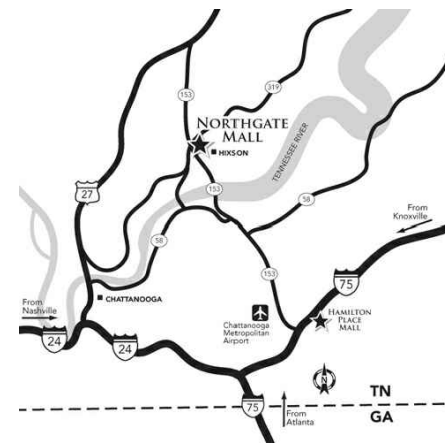

SITE LOCATION MAP

LEGEND

000 -UNIT SQ. FT.
000 -UNIT NUMBER

CBL & ASSOCIATES PROPERTIES, INC.

CBL Center, Suite 500, 2030 Hamilton Place Boulevard Chattanooga, TN 37421-6000
p. (423)855-0001 f. (423)490-8662 | cblproperties.com | NYSE : CBL

REVISIONS:

10/01/2013	NO CHANGES
04/07/2014	NO CHANGES
10/01/2014	NO CHANGES
04/06/2015	NO CHANGES
10/01/2015	NO CHANGES
04/06/2016	NO CHANGES
10/01/2016	NO CHANGES

**NORTHGATE
ASSOCIATED CENTER**

600 NORTHGATE MALL DRIVE HIXSON, TN 37415
Phone: 423-875-4351

**ASSOCIATED
LEASE PLAN**

SCALE:
1"=40'

JOB NUMBER:

DRAWING NUMBER:

REVISED BY:
AYS

IN-HOUSE DATE:
10/21/2011

CAD FILENAME:
Northgate SP

ALP 1